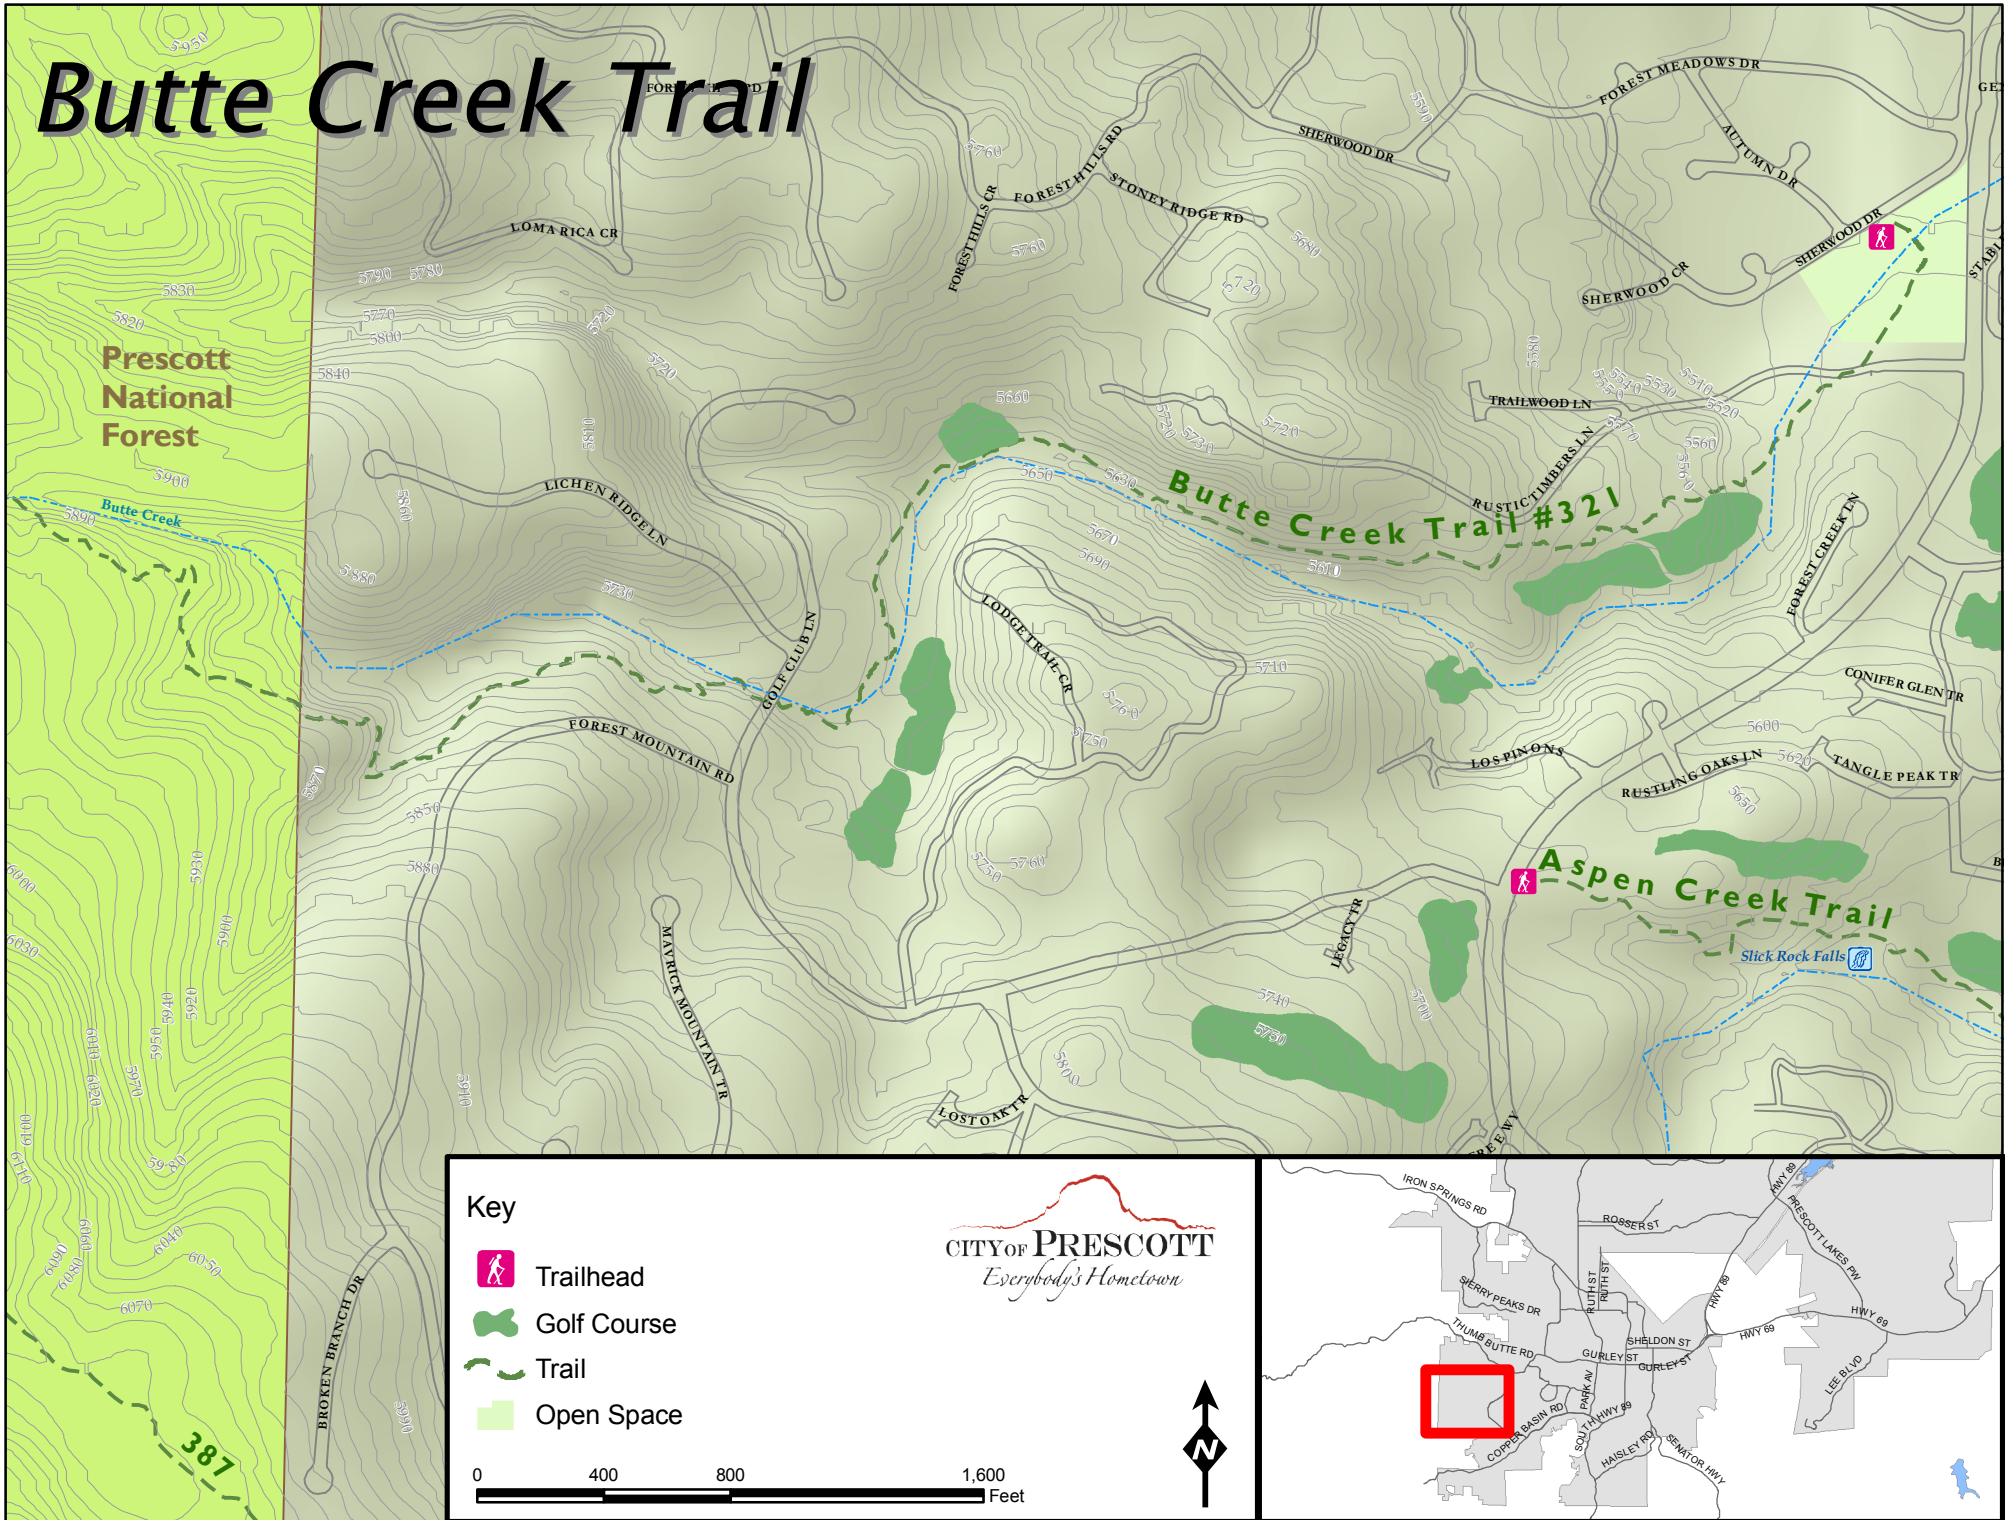

Butte Creek Trail

Prescott
National
Forest

Key

- Trailhead
- Golf Course
- Trail
- Open Space

CITY OF PRESCOTT
Everybody's Hometown

0 400 800 1,600 Feet